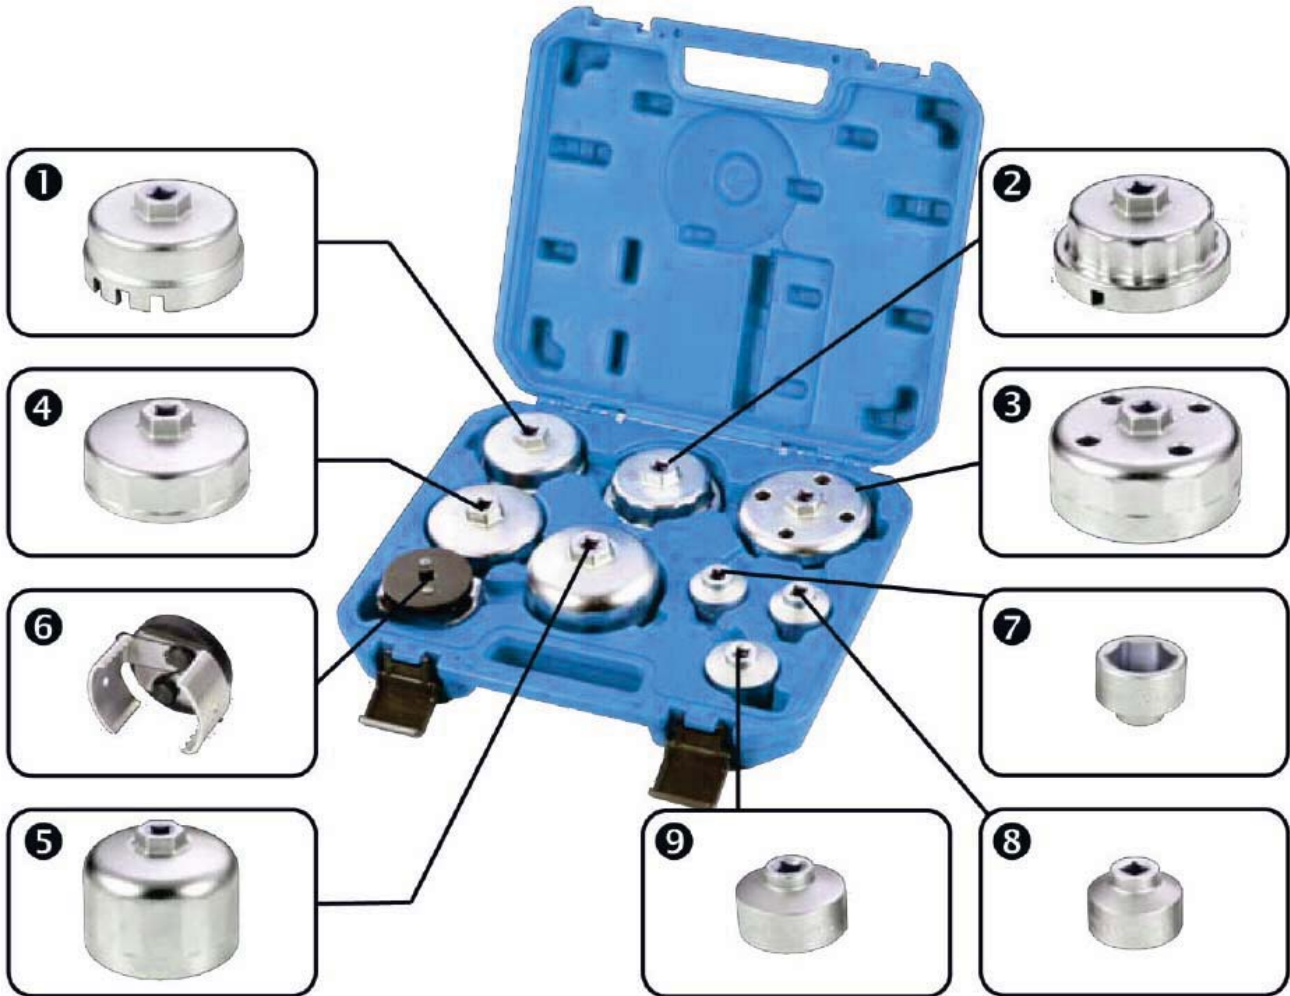

**Ölfilter-Werkzeugsatz
Oil Filter Wrench Set**

<p>Toyota Allion, Auris, Corolla, Isis, Noah, Premia, Prius, Voxy, Wish</p>	<p>79 14 Flutes x 64.5 1 HEX27 (3/8")</p>	
<p>Toyota 2007 - 2008 V6 Lexus 2007- ES350, GS350, GS450h, LS460, RX350 Lexus 2008- LS600h</p>	<p>90 14 Flutes x 64.5 2 HEX27 (3/8")</p>	

<p>Hyundai Kia</p>	 <p>100 15 Flutes x 88.8 3 HEX27 (3/8")</p>	
<p>Audi BMW Ford Mazda Toyota Volkswagen Porsche Mercedes V6 & V8</p>	 <p>88 14 Flutes x 74.2 4 HEX27 (3/8")</p>	
<p>BMW 335i 3L Twin Turbo BMW 535i 3L Twin Turbo BMW 3er (E90) BMW - X6 3L Twin Turbo Volvo -Alle Modelle 1999 - 2006) (außer 2005er 40 & 50 Serie) Volvo all models 99-06 (not for 2005 40 & 50 Series)</p>	 <p>96 16 Flutes x 86.6 5 HEX27 (3/8")</p>	
<p>Universal-Ölfilterschlüssel Universal Oilfilter Wrench 63 mm – 83 mm</p>	 <p>Ø 63 – 83 mm 6</p>	
<p>Mercedes & Smart</p>	 <p>7 Ø22 27mm 30 Ø38</p>	
<p>GM, Opel, Vauxhall 4Cyl. 2.2L Ecotech X10XE, X12XE Y17DT, Y17DTL Mercedes HGVS OM364, OM366</p>	 <p>8 Ø22 32mm 31 Ø43.5</p>	
<p>Mercedes OM604, OM605, OM606 BMW M52, M60, M70 Mini One, Cooper Ford 6.0L Diesel(Pickups) VW VR6</p>	 <p>9 Ø22 36mm 32 Ø49.5</p>	